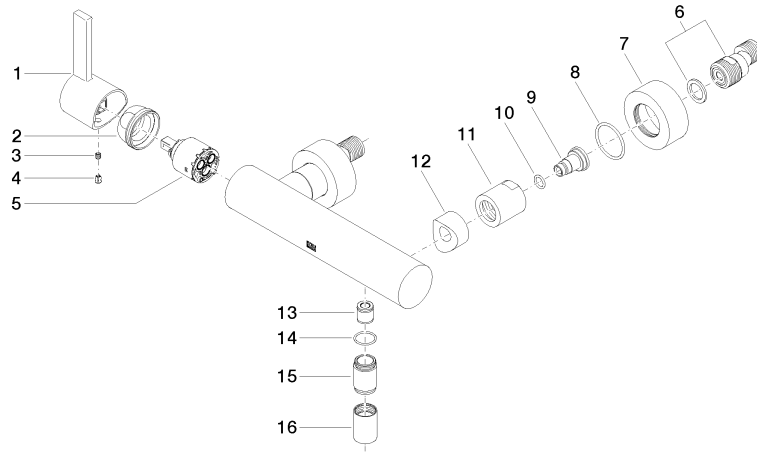

IMO Single-lever shower mixer for wall mounting - Chrome

IMO

33 301 670

- 3/8" shower outlet
- slide-on rosettes Ø 60 mm
- 1/2" connection
- gauge 150 mm

Intrinsic protection against back flow.

	Chrome	33 301 670-00
	Brushed Platinum	33 301 670-06
	Dark Chrome	33 301 670-19
	Brushed Light Gold	33 301 670-27
	Matte Black	33 301 670-33
	Brushed Chrome	33 301 670-93

33 301 670

mm [inches]

Flow rate chart

Certificates

Belgaqua_21-025- LGA_9602.
27_1.

33 301 670

Parts for other finishes can be found here: [Brushed](#)
[Platinum](#)

Spare parts list

No.	Item Number	Name	Quantity used	Delivery time
1	09 20 67 004-00	handle	1	10
2	09 24 04 107-00	nut	1	10
3	90 31 11 030 00 90	pin	1	2
4	09 31 20 017 90	plug	1	2
5	90 15 05 064 00 90	cartridge	1	2
6	04 11 04 030 00 90	connection	2	2
7	09 27 62 004-00	rosette	2	10
8	09 14 10 119 90	seal	2	2
9	09 29 05 005 20 90	nipple	2	60
10	09 14 10 008 90	seal	2	2
11	09 23 10 048-00	nut	2	10
12	09 18 40 059-00	sleeve	2	10
13	90 23 01 141 00 90	back-flow preventer	1	2
14	90 14 10 032 00 90	seal	1	2
15	09 24 03 115 20-00	nipple	1	10
16	90 21 02 069 00-00	cover	1	10