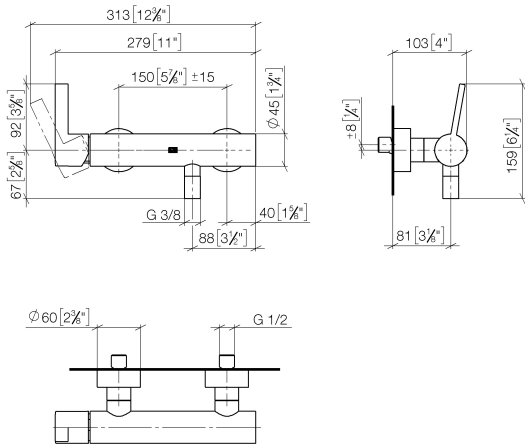

IMO Single-lever shower mixer for wall mounting - Chrome

IMO

33 301 670

- 3/8" shower outlet
- slide-on rosettes Ø 60 mm
- 1/2" connection
- gauge 150 mm

Intrinsic protection against back flow.

	Chrome	33 301 670-00
	Brushed Platinum	33 301 670-06
	Dark Chrome	33 301 670-19
	Brushed Light Gold	33 301 670-27
	Matte Black	33 301 670-33
	Brushed Chrome	33 301 670-93

33 301 670

mm [inches]

Flow rate chart

Certificates

Belgaqua_21-025- LGA_9602.
27_1.

33 301 670

Parts for other finishes can be found here: [Brushed](#)
[Platinum](#)

Spare parts list

No.	Item Number	Name	Quantity used	Delivery time
1	09 20 67 004-00	handle	1	10
2	09 24 04 107-00	nut	1	10
3	90 31 11 030 00 90	pin	1	2
4	09 31 20 017 90	plug	1	2
5	90 15 05 064 00 90	cartridge	1	2
6	04 11 04 030 00 90	connection	2	2
7	09 27 62 004-00	rosette	2	10
8	09 14 10 119 90	seal	2	2
9	09 29 05 005 20 90	nipple	2	60
10	09 14 10 008 90	seal	2	2
11	09 23 10 048-00	nut	2	10
12	09 18 40 059-00	sleeve	2	10
13	90 23 01 141 00 90	back-flow preventer	1	2
14	90 14 10 032 00 90	seal	1	2
15	09 24 03 115 20-00	nipple	1	10
16	90 21 02 069 00-00	cover	1	10