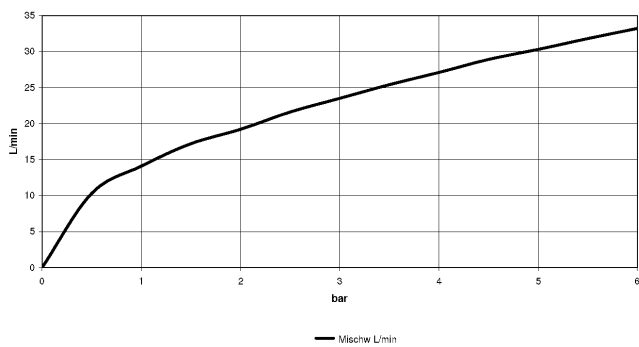

IMO Single-lever shower mixer for wall mounting - Chrome

IMO

33 301 670

- 3/8" shower outlet
- slide-on rosettes Ø 60 mm
- 1/2" connection
- gauge 150 mm

Intrinsic protection against back flow.

	Chrome	33 301 670-00
	Brushed Platinum	33 301 670-06
	Dark Chrome	33 301 670-19
	Brushed Light Gold	33 301 670-27
	Matte Black	33 301 670-33
	Brushed Chrome	33 301 670-93

33 301 670

mm [inches]

Flow rate chart

Certificates

Belgaqua_21-025- LGA_9602.
27_1.

33 301 670

Parts for other finishes can be found here: [Brushed](#)
[Platinum](#)

Spare parts list

No.	Item Number	Name	Quantity used	Delivery time
1	09 20 67 004-00	handle	1	10
2	09 24 04 107-00	nut	1	10
3	90 31 11 030 00 90	pin	1	2
4	09 31 20 017 90	plug	1	2
5	90 15 05 064 00 90	cartridge	1	2
6	04 11 04 030 00 90	connection	2	2
7	09 27 62 004-00	rosette	2	10
8	09 14 10 119 90	seal	2	2
9	09 29 05 005 20 90	nipple	2	60
10	09 14 10 008 90	seal	2	2
11	09 23 10 048-00	nut	2	10
12	09 18 40 059-00	sleeve	2	10
13	90 23 01 141 00 90	back-flow preventer	1	2
14	90 14 10 032 00 90	seal	1	2
15	09 24 03 115 20-00	nipple	1	10
16	90 21 02 069 00-00	cover	1	10